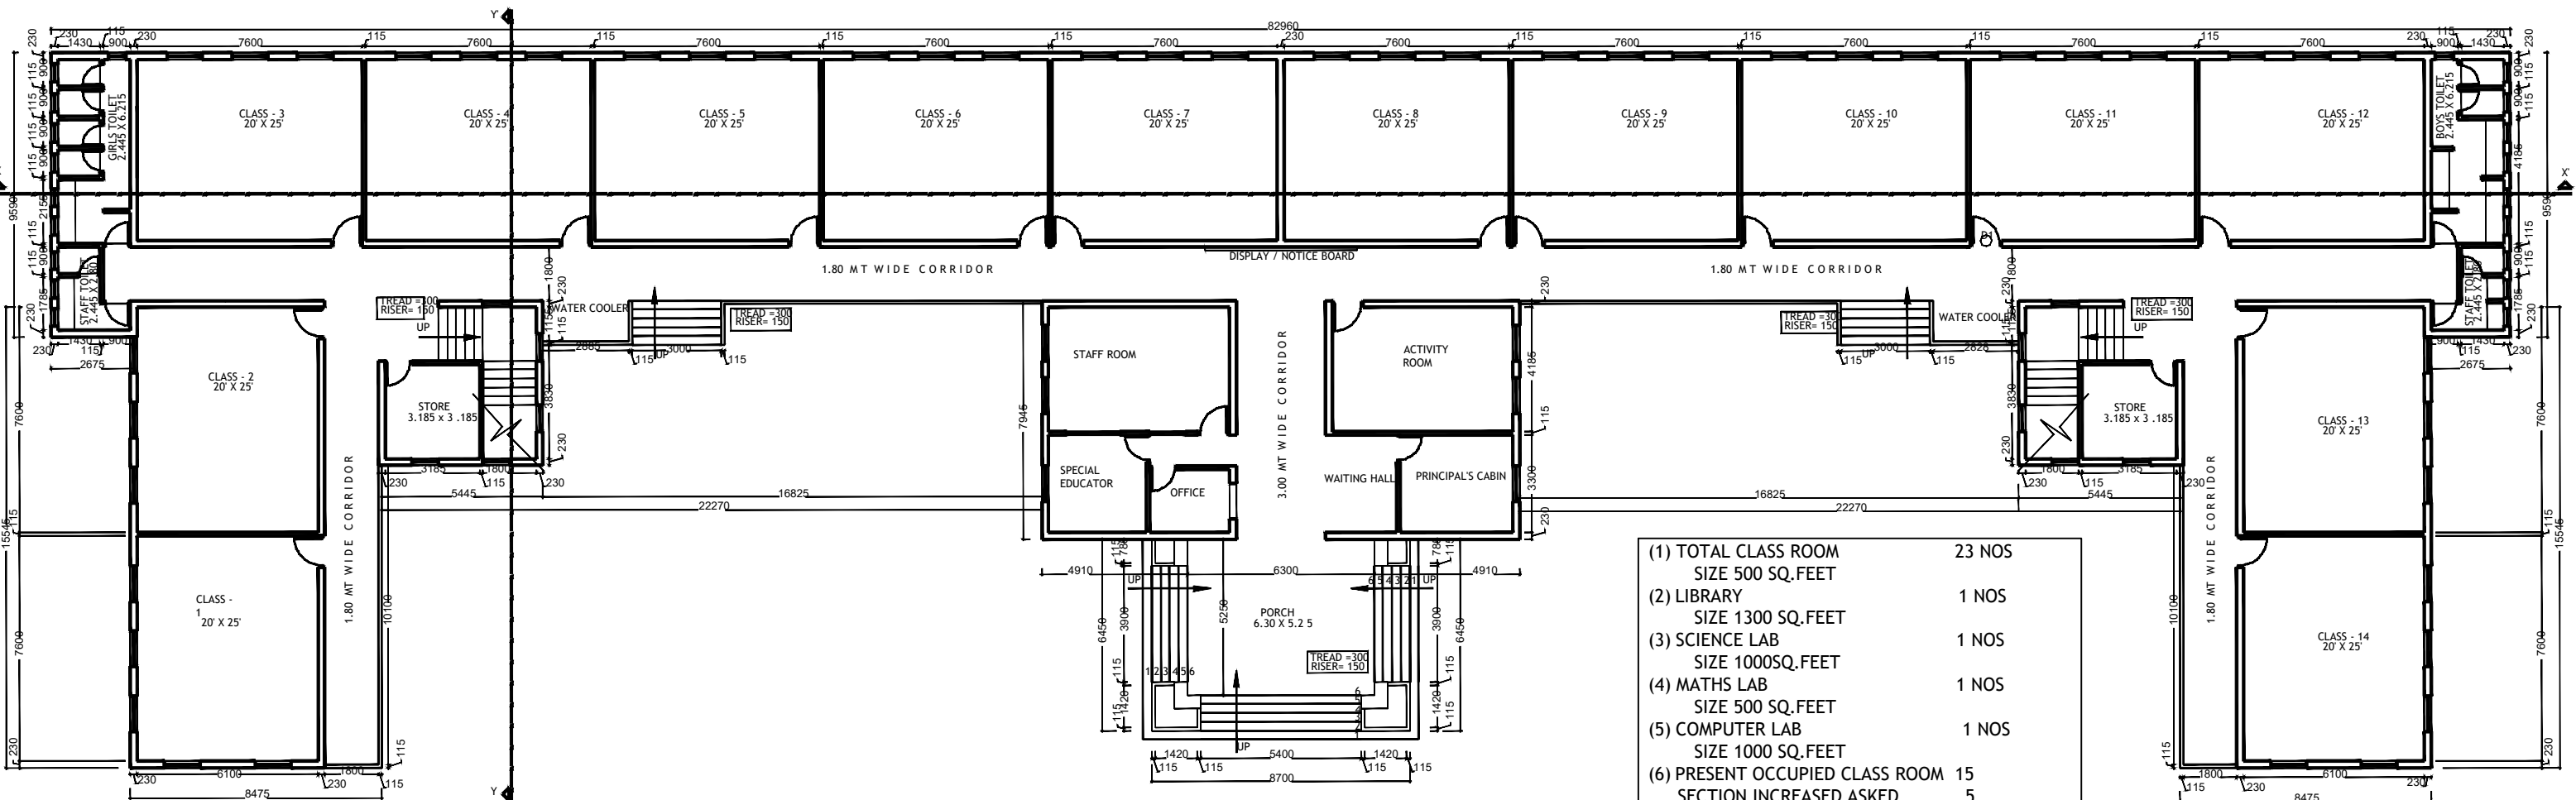

# ASIM SARAF CENTRAL ACADEMY , TIRODA PRESENT LAYOUT OF SCHOOL BUILDING

(1) TOTAL CLASS ROOM	23 NOS
SIZE 500 SQ.FEET	
(2) LIBRARY	1 NOS
SIZE 1300 SQ.FEET	
(3) SCIENCE LAB	1 NOS
SIZE 1000SQ.FEET	
(4) MATHS LAB	1 NOS
SIZE 500 SQ.FEET	
(5) COMPUTER LAB	1 NOS
SIZE 1000 SQ.FEET	
(6) PRESENT OCCUPIED CLASS ROOM	15
SECTION INCREASED ASKED	5
TOTAL CLASSROOM REQUIRED	20
(7) AVAILABLE CLASS ROOMS	23
SIZE 500 SQ.FEET	