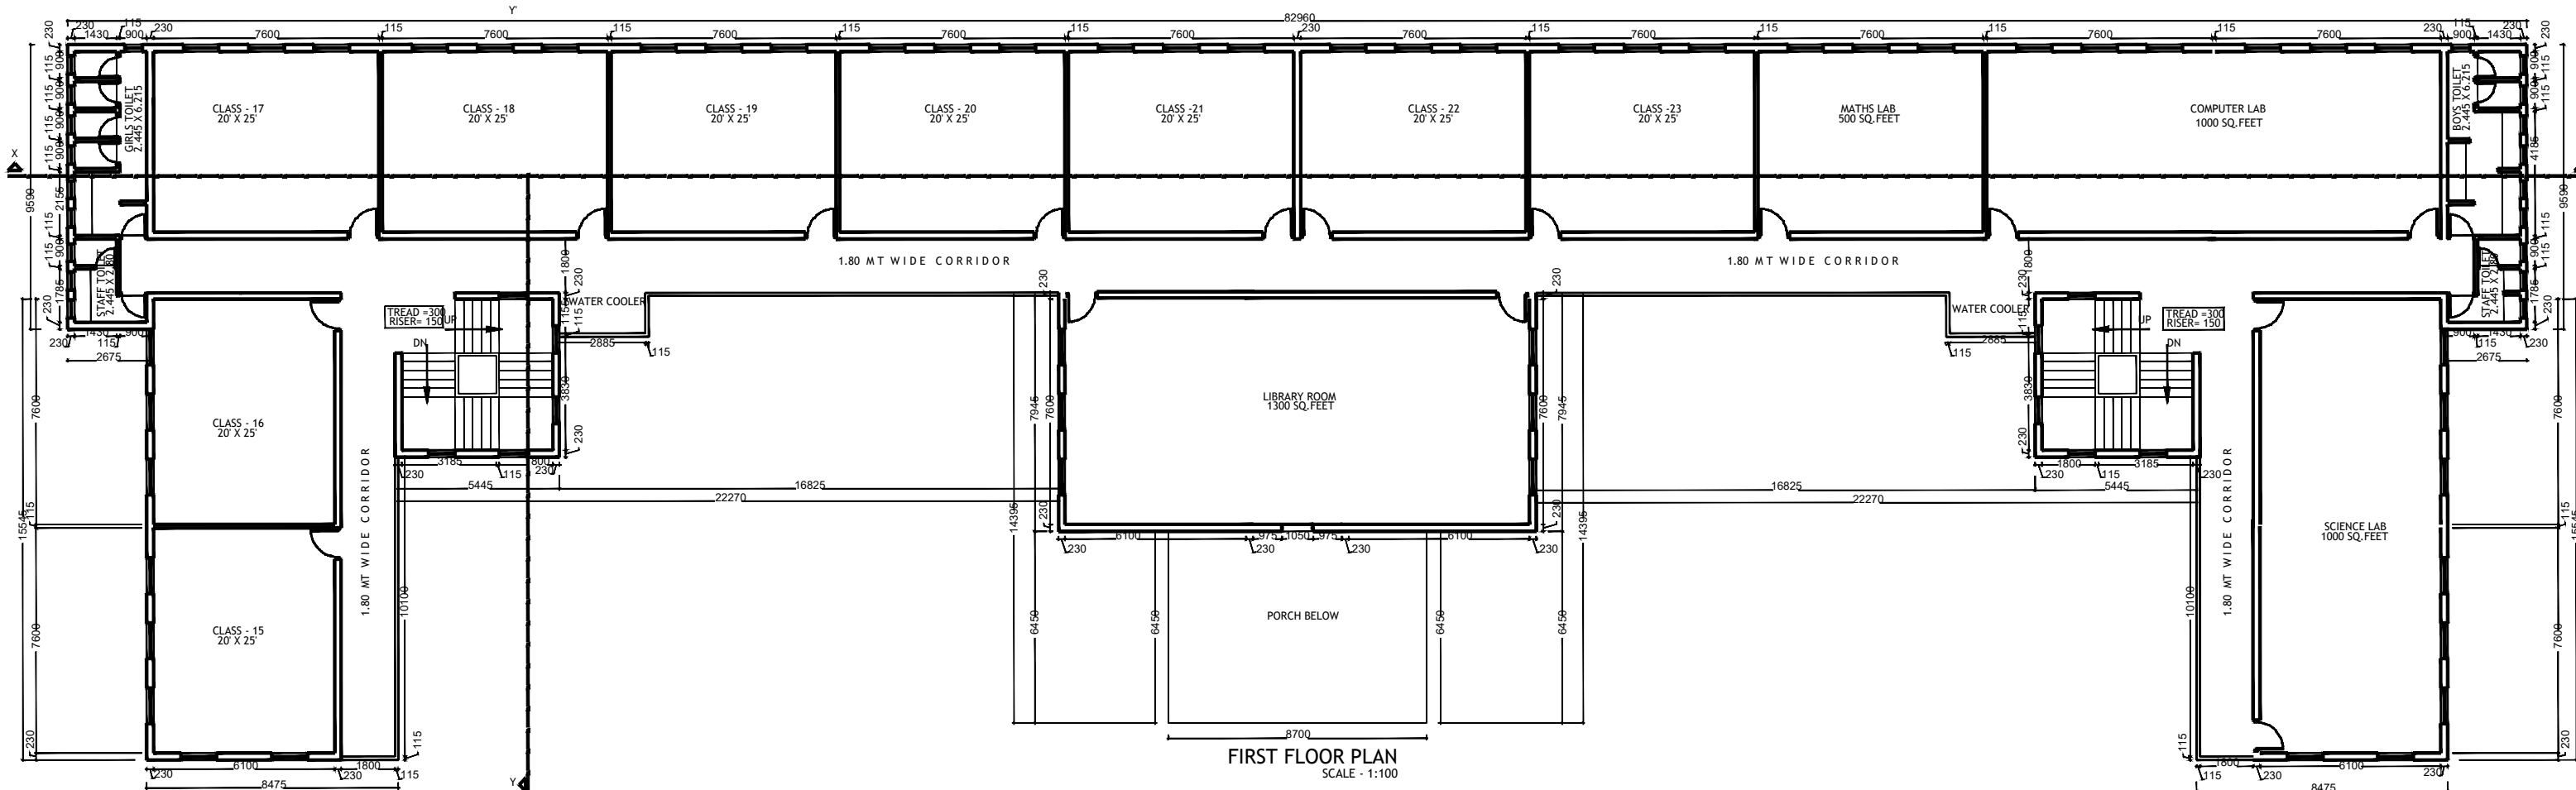

# ASIM SARAF CENTRAL ACADEMY , TIRODA PRESENT LAYOUT OF SCHOOL BUILDING

(1) TOTAL CLASS ROOM	23 NOS
SIZE 500 SQ.FEET	
(2) LIBRARY	1 NOS
SIZE 1300 SQ.FEET	
(3) SCIENCE LAB	1 NOS
SIZE 1000SQ.FEET	
(4) MATHS LAB	1 NOS
SIZE 500 SQ.FEET	
(5) COMPUTER LAB	1 NOS
SIZE 1000 SQ.FEET	
(6) PRESENT OCCUPIED CLASS ROOM	15
SECTION INCREASED ASKED	5
TOTAL CLASSROOM REQUIRED	20
(7) AVAILABLE CLASS ROOMS	23
SIZE 500 SQ.FEET	